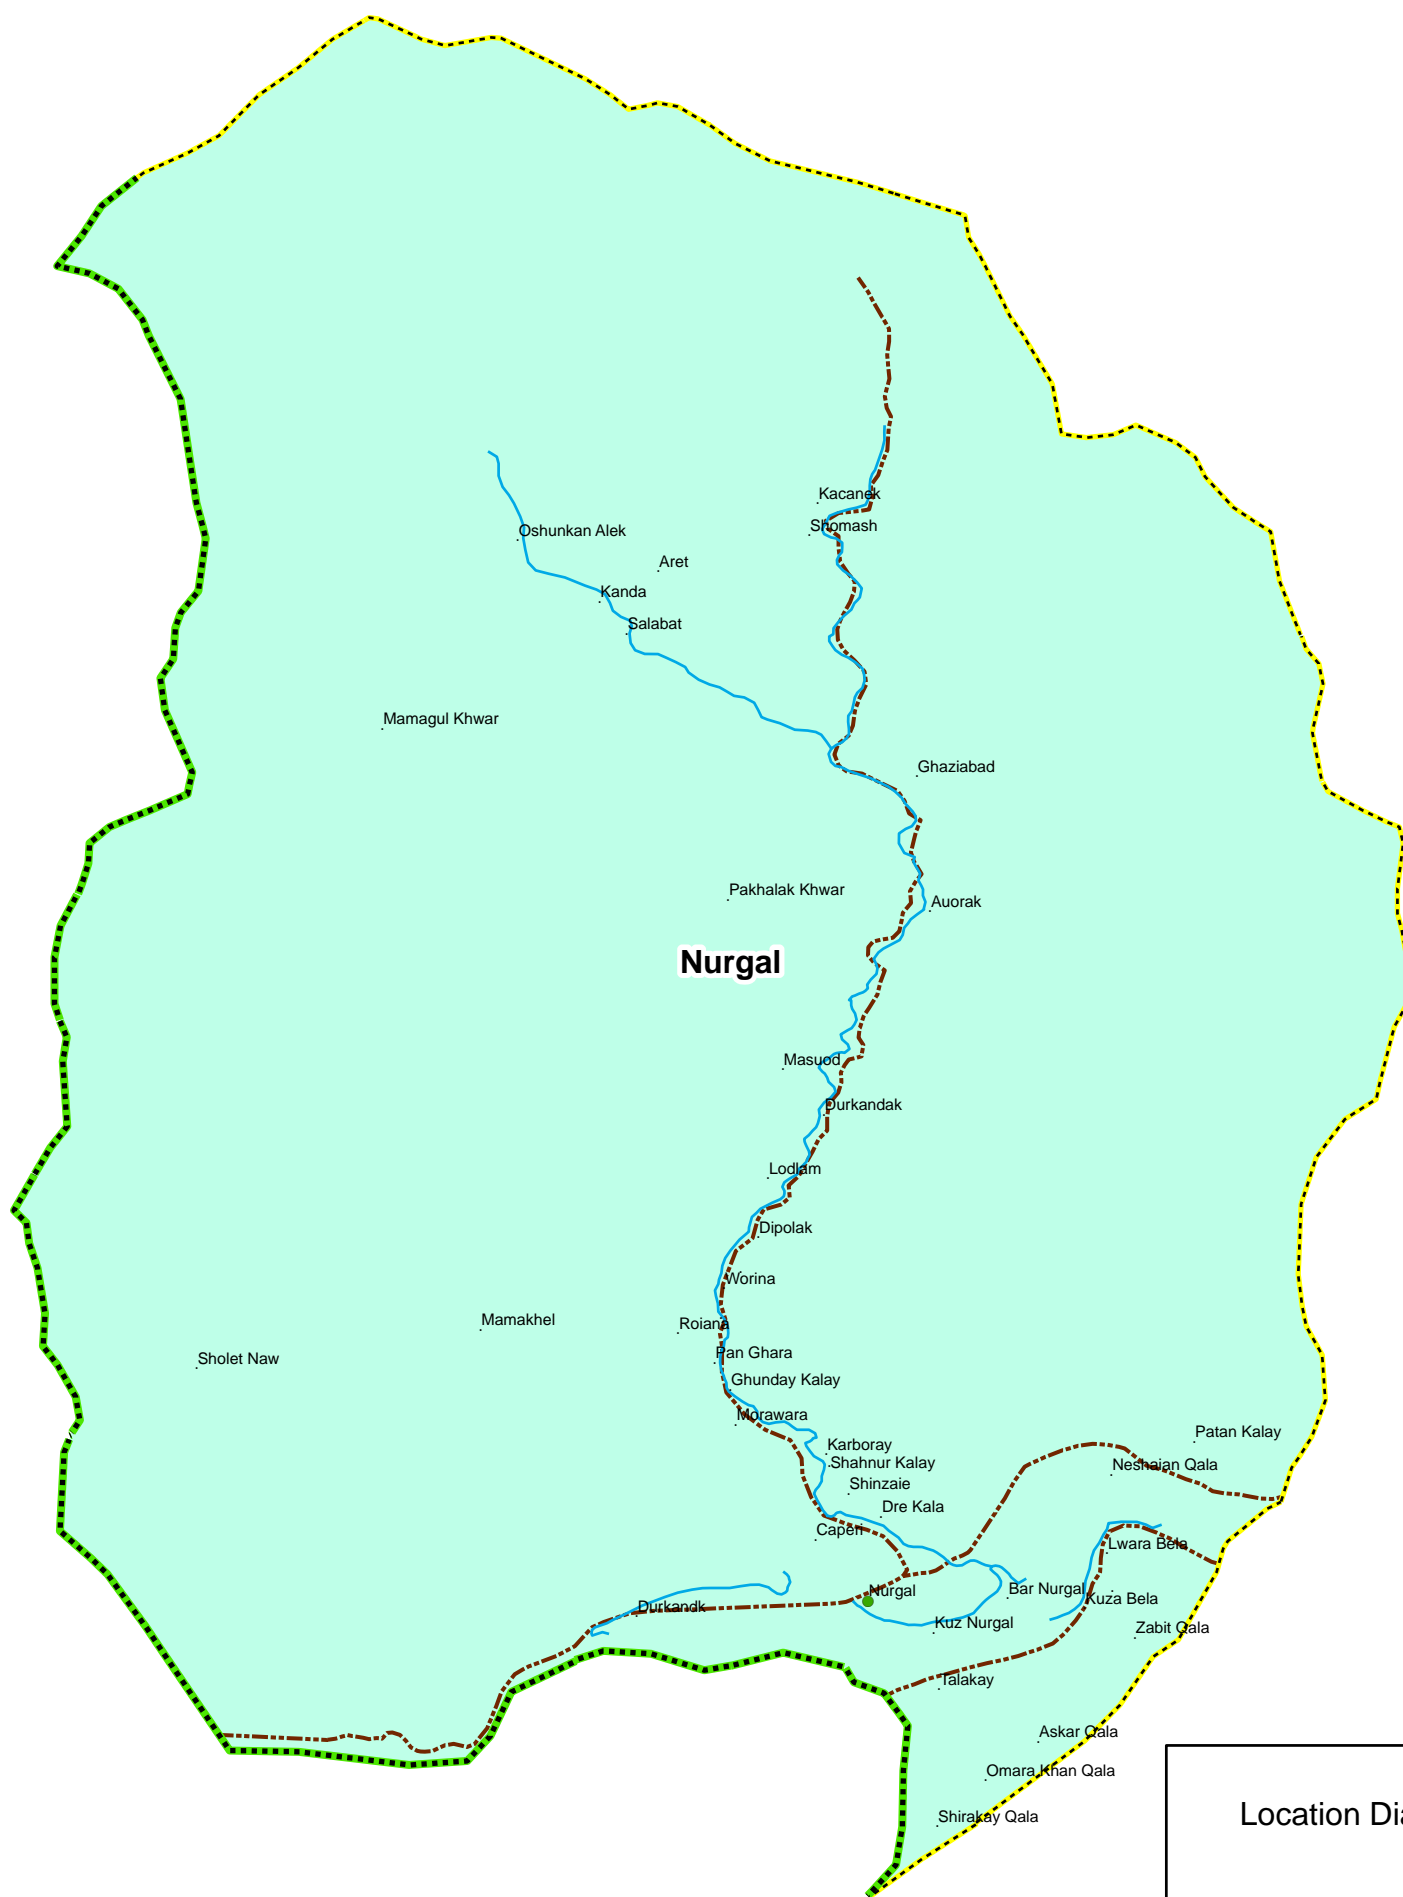

## Kunar Province

#### Boundaries

-  International
-  Provincial
-  District

#### Hydrologies

-  Rivers
-  Lakes

DATED: JAN 2009

Coordinates: Geographic Decimal Degree  
Datum: WGS 84

Location Diagram