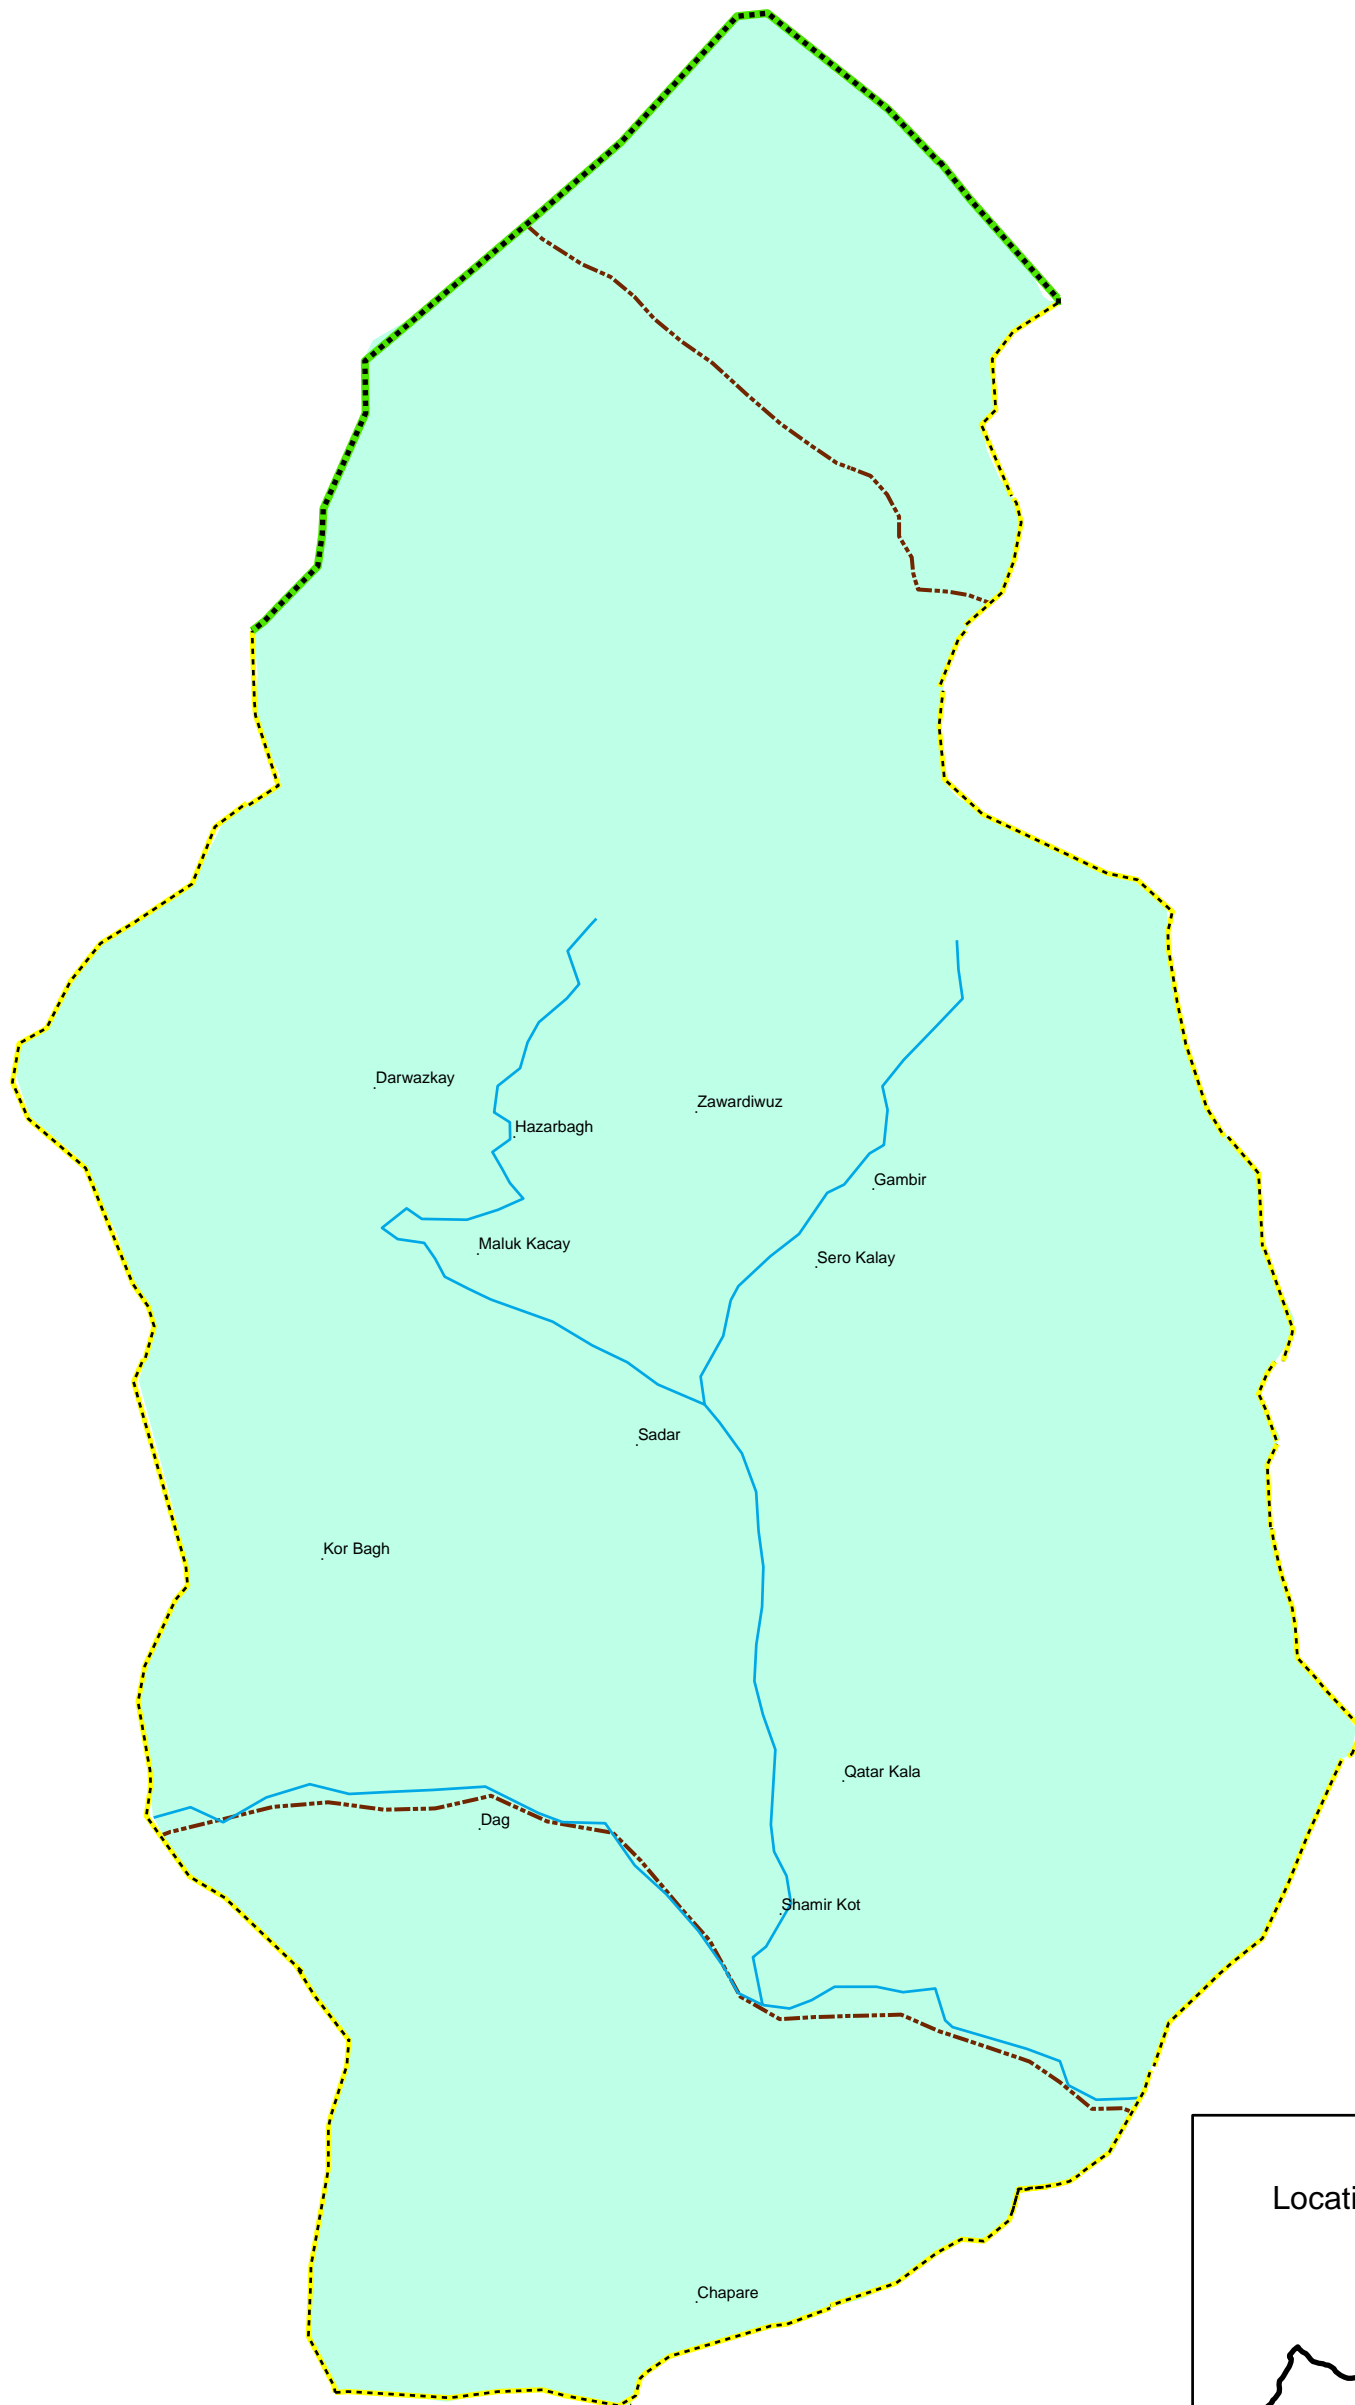

WATA PUR DISTRICT

Kunar Province

LEGEND

Settlements

- Villages
- District Center

Boundaries

- International
- Provincial
- District

Roads

- All Weather Primary
- All Weather Secondary
- Track

Hydrologies

- Rivers
- Lakes

Note:

The boundaries and names on the map do not imply Official Endorsement or Acceptance by the United Nation.

For Standardization purpose AIMS uses the 34 Province 398 Districts boundary model.