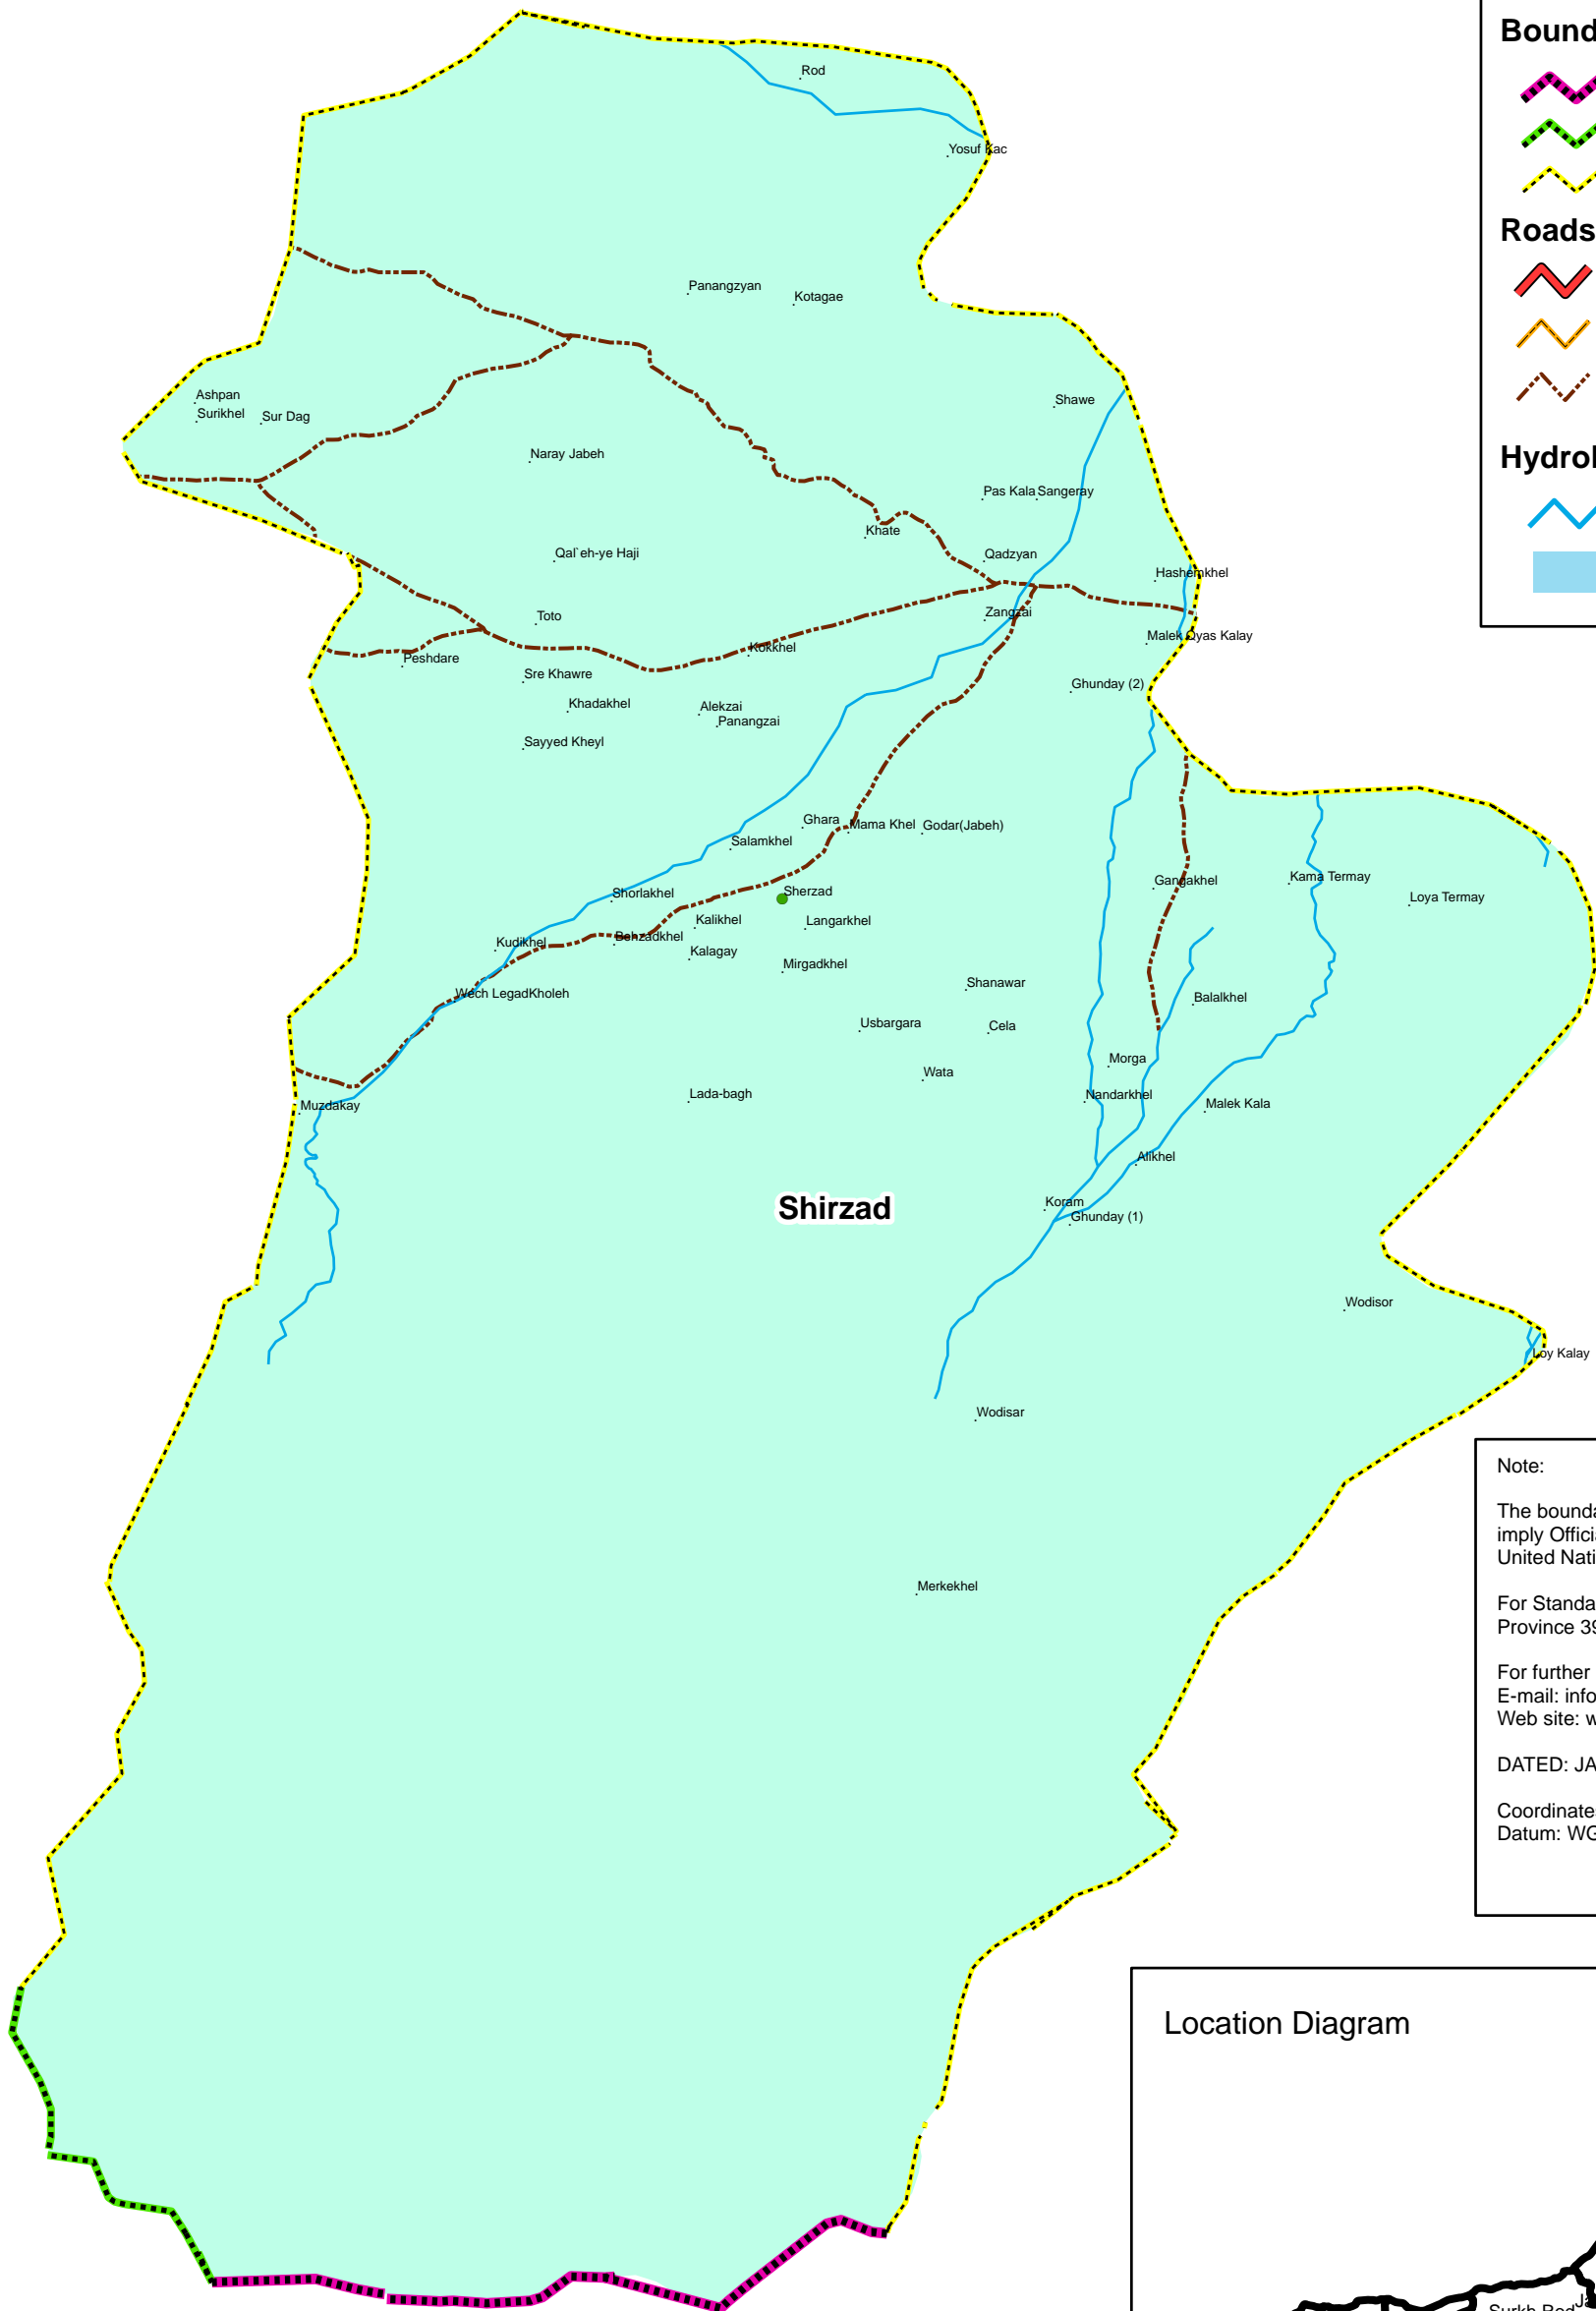

SHIRZAD DISTRICT

Nangarhar Province

LEGEND

Settlements

- Villages
- District Center

Boundries

- International
- Provincial
- District

Roads

- All Weather Primary
- All Weather Secondary
- Track

Hydrologies

- Rivers
- Lakes

Note:
 The boundaries and names on the map do not imply Official Endorsement or Acceptance by the United Nation.
 For Standardization purpose AIMS uses the 34 Province 398 Districts boundary model.
 For further information contact AIMS
 E-mail: info@aims.org.af
 Web site: www.aims.org.af
 DATED: JAN 2009
 Coordinates: Geographic Decimal Degree
 Datum: WGS 84